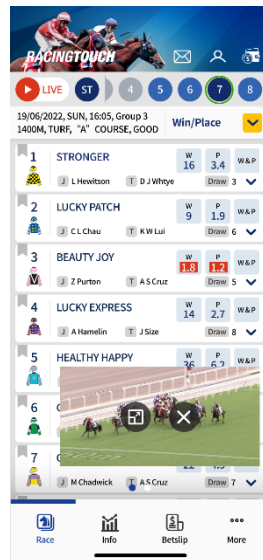

Pic 5

2. HKJC TV with brand-new User Interface

- Racing, Football and Mark Six TV Channels that provide free live streaming and infotainment.
- Stay updated by browsing News, Racing Audio, Racing Programmes, Barrier Trials, Live Raceday Statistics freely without login required.
- A brand new design on user interface is introduced for a better user experience. User friendly and easy-to-use, enables customers to keep up-to-date anytime, anywhere.
- In addition to customizing Font Size, Theme and Header Skin, the interface on the "Live" page of "Racing Channel" can also be customised according to a user's personal preferences and browsing habit. Customers can create their own interface by switching the position of the Live Streaming, Radio and Live Raceday Statistics shortcuts freely which may help them to analysis the race in a handier way(Pic 1).
- "Multi-Angled Cam" also provides different exclusive angles. Customers can select and watch different racecourse angles at their own pace, and captures the behaviors of horses and jockeys before the race start. (Pic 2)
- The new feature "Find My Horse" provides customers with a more personalised racing experience. Powered by AI technology, "Find My Horse" can track the position of your chosen horses throughout the livestream on local race meeting. Racing new fans will no longer be dazzled by recognising the jockey's colour (Pic 3).
- Available on the App Store or m.hkjc.com

Launch date: Sep, 2022

- "Multi-Angled Cam" provides additional exclusive angles, i.e. leading horse and patrol view.

Launch date: Dec, 2022