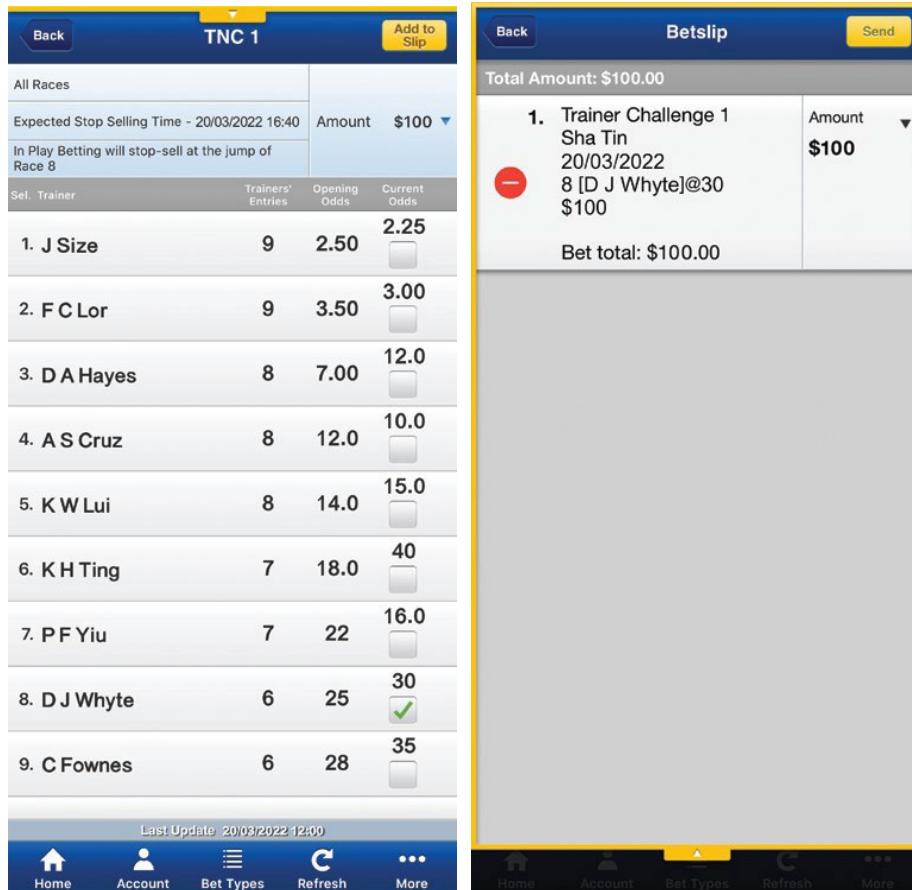

Last Update: 20/03/2022 11:20

Home Account Bet Types Refresh More

Bet Types Close

Trio
First 4
Quartet
Double
Treble
Double Trio
Triple Trio
Six Up
All Up Express <sup>New</sup>
All Up
Fixed Odds
• Jockey Challenge 1
• Trainer Challenge 1