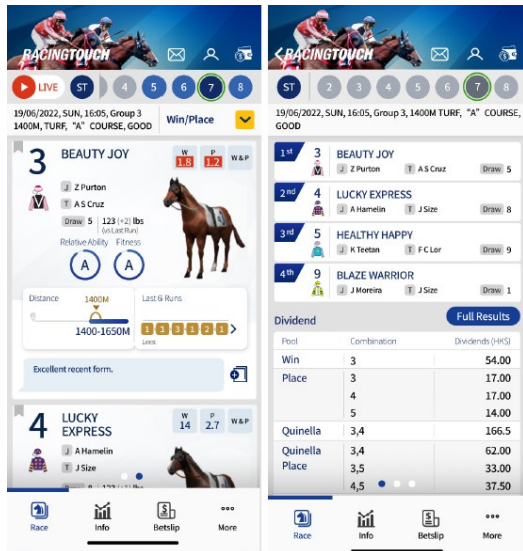

B. Digital Transformation of Customer Experience

1. New Racing Touch

- Racing Touch is a one-stop racing app which brings together comprehensive racing information, live streaming and instant betting. The graphically-rich interface together with quality 3D horses, and the use of personalisation and gamification offer an innovative betting experience, making the study of horse racing form easier than ever before.
- New user interface with concise and stylish design – will be available for Android, iPad and iPhone (Pic 1).
- Interface of racing information can be customised to fit your personal preferences and usage habits (Pic 2).
- Specialised Info page allows you to select and browse racing statistics quickly with a single tap.
- Comprehensive statistics for local and simulcast race such as jockey and trainer statistics, lifetime form records of horses, etc. (Pic 3).
- Daily training details and racing records on calendar view, exclusive custom-made trackwork and barrier trial videos with a personalised filter (Pic 4).
- Using Picture-in-Picture function, watch live racing and browse racing (Pic 5).
- Available on the App Store or m.hkjc.com.

Launch Date: Oct, 2022

- Additional statistics for local race such as do-it-yourself speed maps.

Launch Date: Dec, 2022

Pic 1