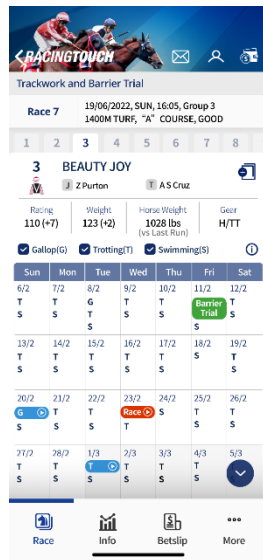

Launch Date: Oct, 2022

- Additional statistics for local race such as do-it-yourself speed maps.

Launch Date: Dec, 2022

Pic 1

Pic 2

Pic 3

Pic 4

Pic 5