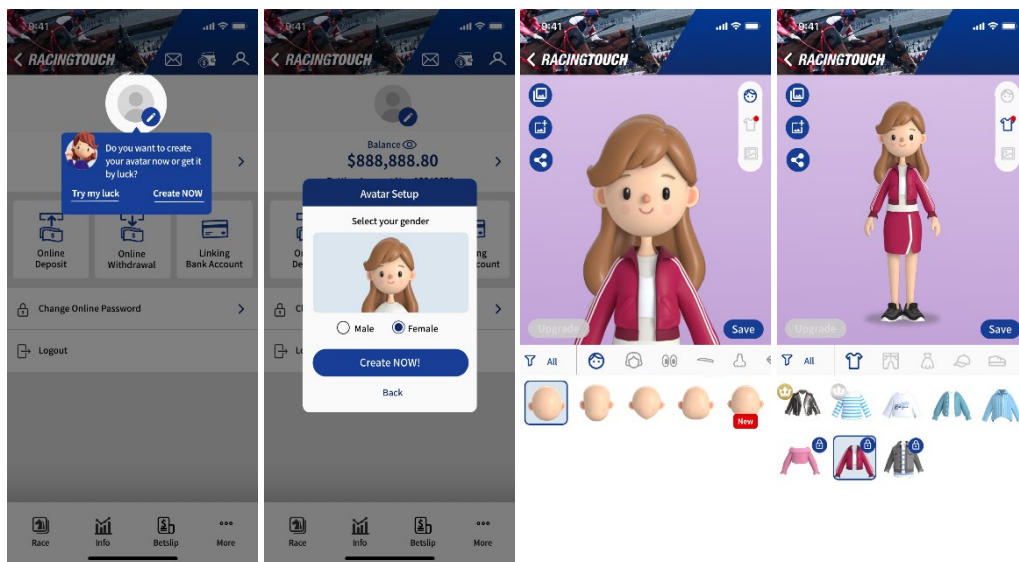

3. New Personalised and Socialised Experiences

- Avatar Profile: Racing fans and football fans can create your own avatar as a profile picture and create your own gallery. You can share it with your friends anytime (Pic 1 & 2) !
- Daily Mission Centre: Complete daily missions in apps to collect limited edition items, and achieve the accumulated mission and level-up to get more rare items (Pic 3).
- Bet Sharing: Share your bet information with friends (Pic 4).
- Enhanced Racing Notes:
  - Enriched calendar displayed up to three recent years with race meeting information (Pic 5).
  - Get notifications when your selected horse participates next.
  - Hash tags, images, audio clips and performance attribute can be added in the personalised Racing Notes for selected horses on both Racing Touch and eWin (Pic 6).

Launch date: Oct, 2022

Pic 1