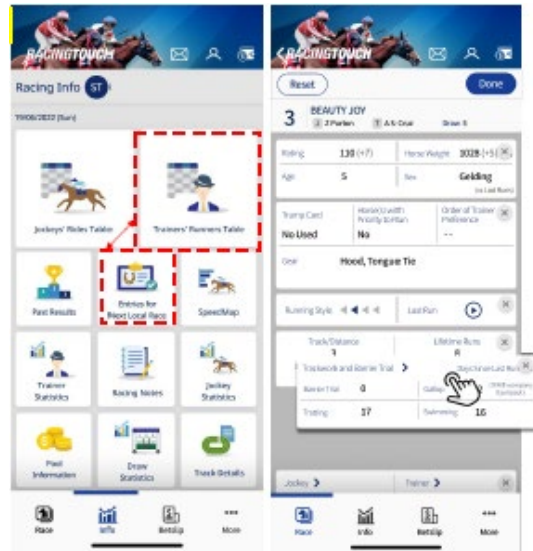

B. Digital Transformation of Customer Experience

1. New Racing Touch

- Racing Touch is a one-stop racing app which brings together comprehensive racing information, live streaming and instant betting. The graphically-rich interface together with quality 3D horses, and the use of personalisation and gamification offer an innovative betting experience, making the study of horse racing form easier than ever before.
- New user interface with concise and stylish design – will be available for Android, iPad and iPhone (Pic 1).
- Interface of racing information can be customised to fit your personal preferences and usage habits (Pic 2).
- Specialised Info page allows you to select and browse racing statistics quickly with a single tap.
- Comprehensive statistics for local and simulcast race such as jockey and trainer statistics, lifetime form records of horses, etc. (Pic 3).
- Daily training details and racing records on calendar view, exclusive custom-made trackwork and barrier trial videos with a personalised filter (Pic 4).
- Using Picture-in-Picture function, watch live racing and browse racing (Pic 5).
- Available on the App Store or m.hkjc.com.

Launch Date: Oct, 2022

- Additional statistics for local race such as do-it-yourself speed maps.

Launch Date: Dec, 2022

Pic 2