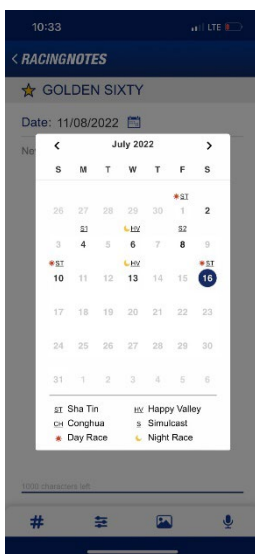

Launch date: Oct, 2022

Pic 1

Pic 2

Pic 3

Pic 4

Pic 5

Pic 6

## D. RENOVATED VENUES AT SHA TIN RACECOURSE FOR THE NEW SEASON