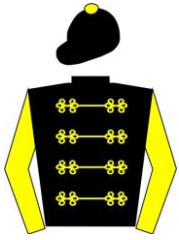

# *S3-1 Japan Racing Association Trophy - Racing Colours*

ATLANTICA

CRYSTAL ESTRELLA

EXTRABUNT

GLOBAL QUEEN

KAMMURI DIAMOND

MARMARA STAR

NARMADA