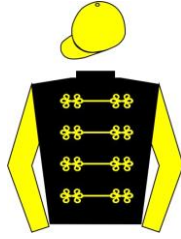

# *S3-1 Japan Racing Association Trophy - Racing Colours*

ATLANTICA

CRYSTAL ESTRELLA

EXTRABUNT

GLOBAL QUEEN

KAMMURI DIAMOND

MARMARA STAR

NARMADA